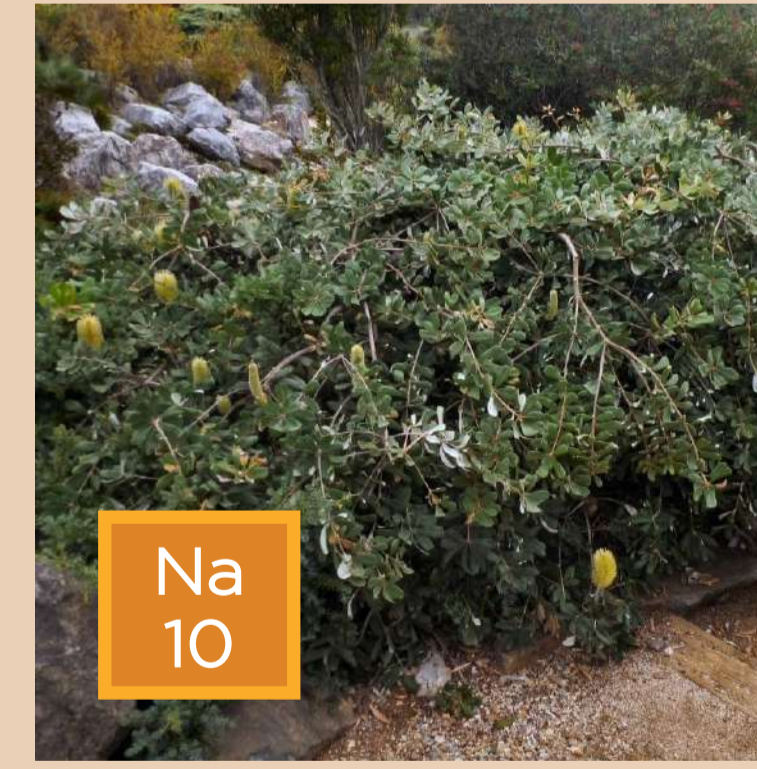

Na 07

Leptospermum hybrid  
'Pink Cascade'  
Tea Tree  
Mature height: 1.0m  
Mature spread: 1.5m

Na 08

Hemiandra pungens  
Snake bush  
Mature height: 0.4m  
Mature spread: 1.0m

Na 09

Conostylis candicans  
Cotton Heads  
Mature height: 0.5m  
Mature spread: 0.5m

Na 10

Banksia integrifolia prostrata  
Banksia  
Mature height: 0.7m  
Mature spread: 1.5m

Na 11

Lomandra Lime tuff  
Mat Rush  
Mature height: 0.6m  
Mature spread: 0.6m

Na 12

Grevillea 'Bonnie Prince Charlie'  
Spider flower  
Mature height: 1.0m  
Mature spread: 1.0m