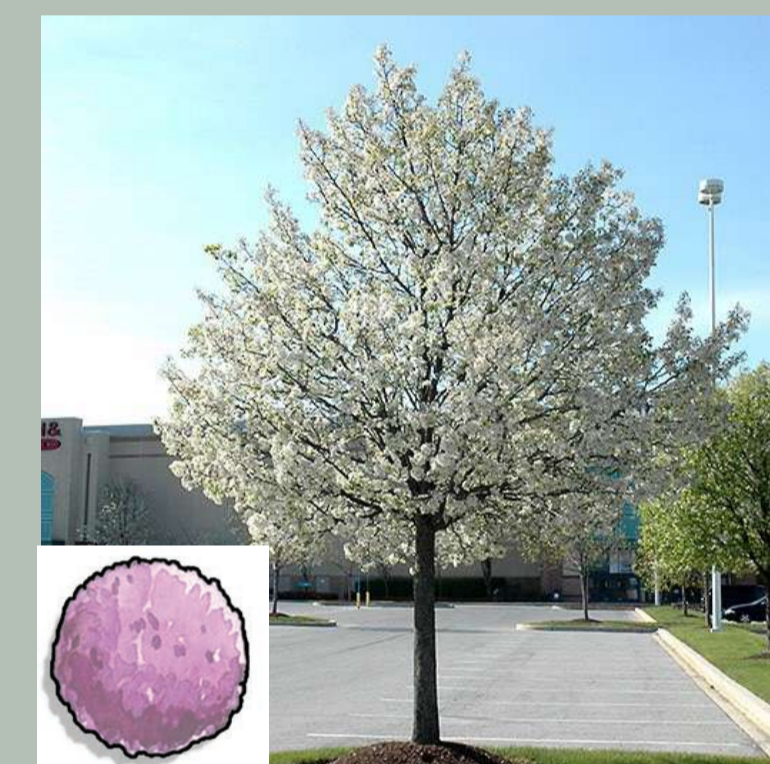

Or 06

*Raphiolepis indica alba*  
Indian hawthorn  
Mature height: 1.5m  
Mature spread: 1.5m

Or 07

*Agapanthus praecox*  
African Lily  
Mature height: 0.5m  
Mature spread: 1.0m

Or 08

*Gazania Species*  
Treasure Flower  
Mature height: 0.2m  
Mature spread: 0.3m

Or 09

*Viburnum tinus*  
Lauristinus  
Mature height: 1.0m  
Mature spread: 2.0m

Or 10

*Choisya ternata*  
Mexican orange blossom  
Mature height: 1.5m  
Mature Width: 1.5m

# Tree & Feature Shrub Palette

*Cycas revoluta*  
Sago palm  
Mature height: 1.2m

*Pyrus calleryana*  
Bradford  
Mature height: 5-8m

*Magnolia grandiflora*  
Kay Parris  
Mature height: 8-10m