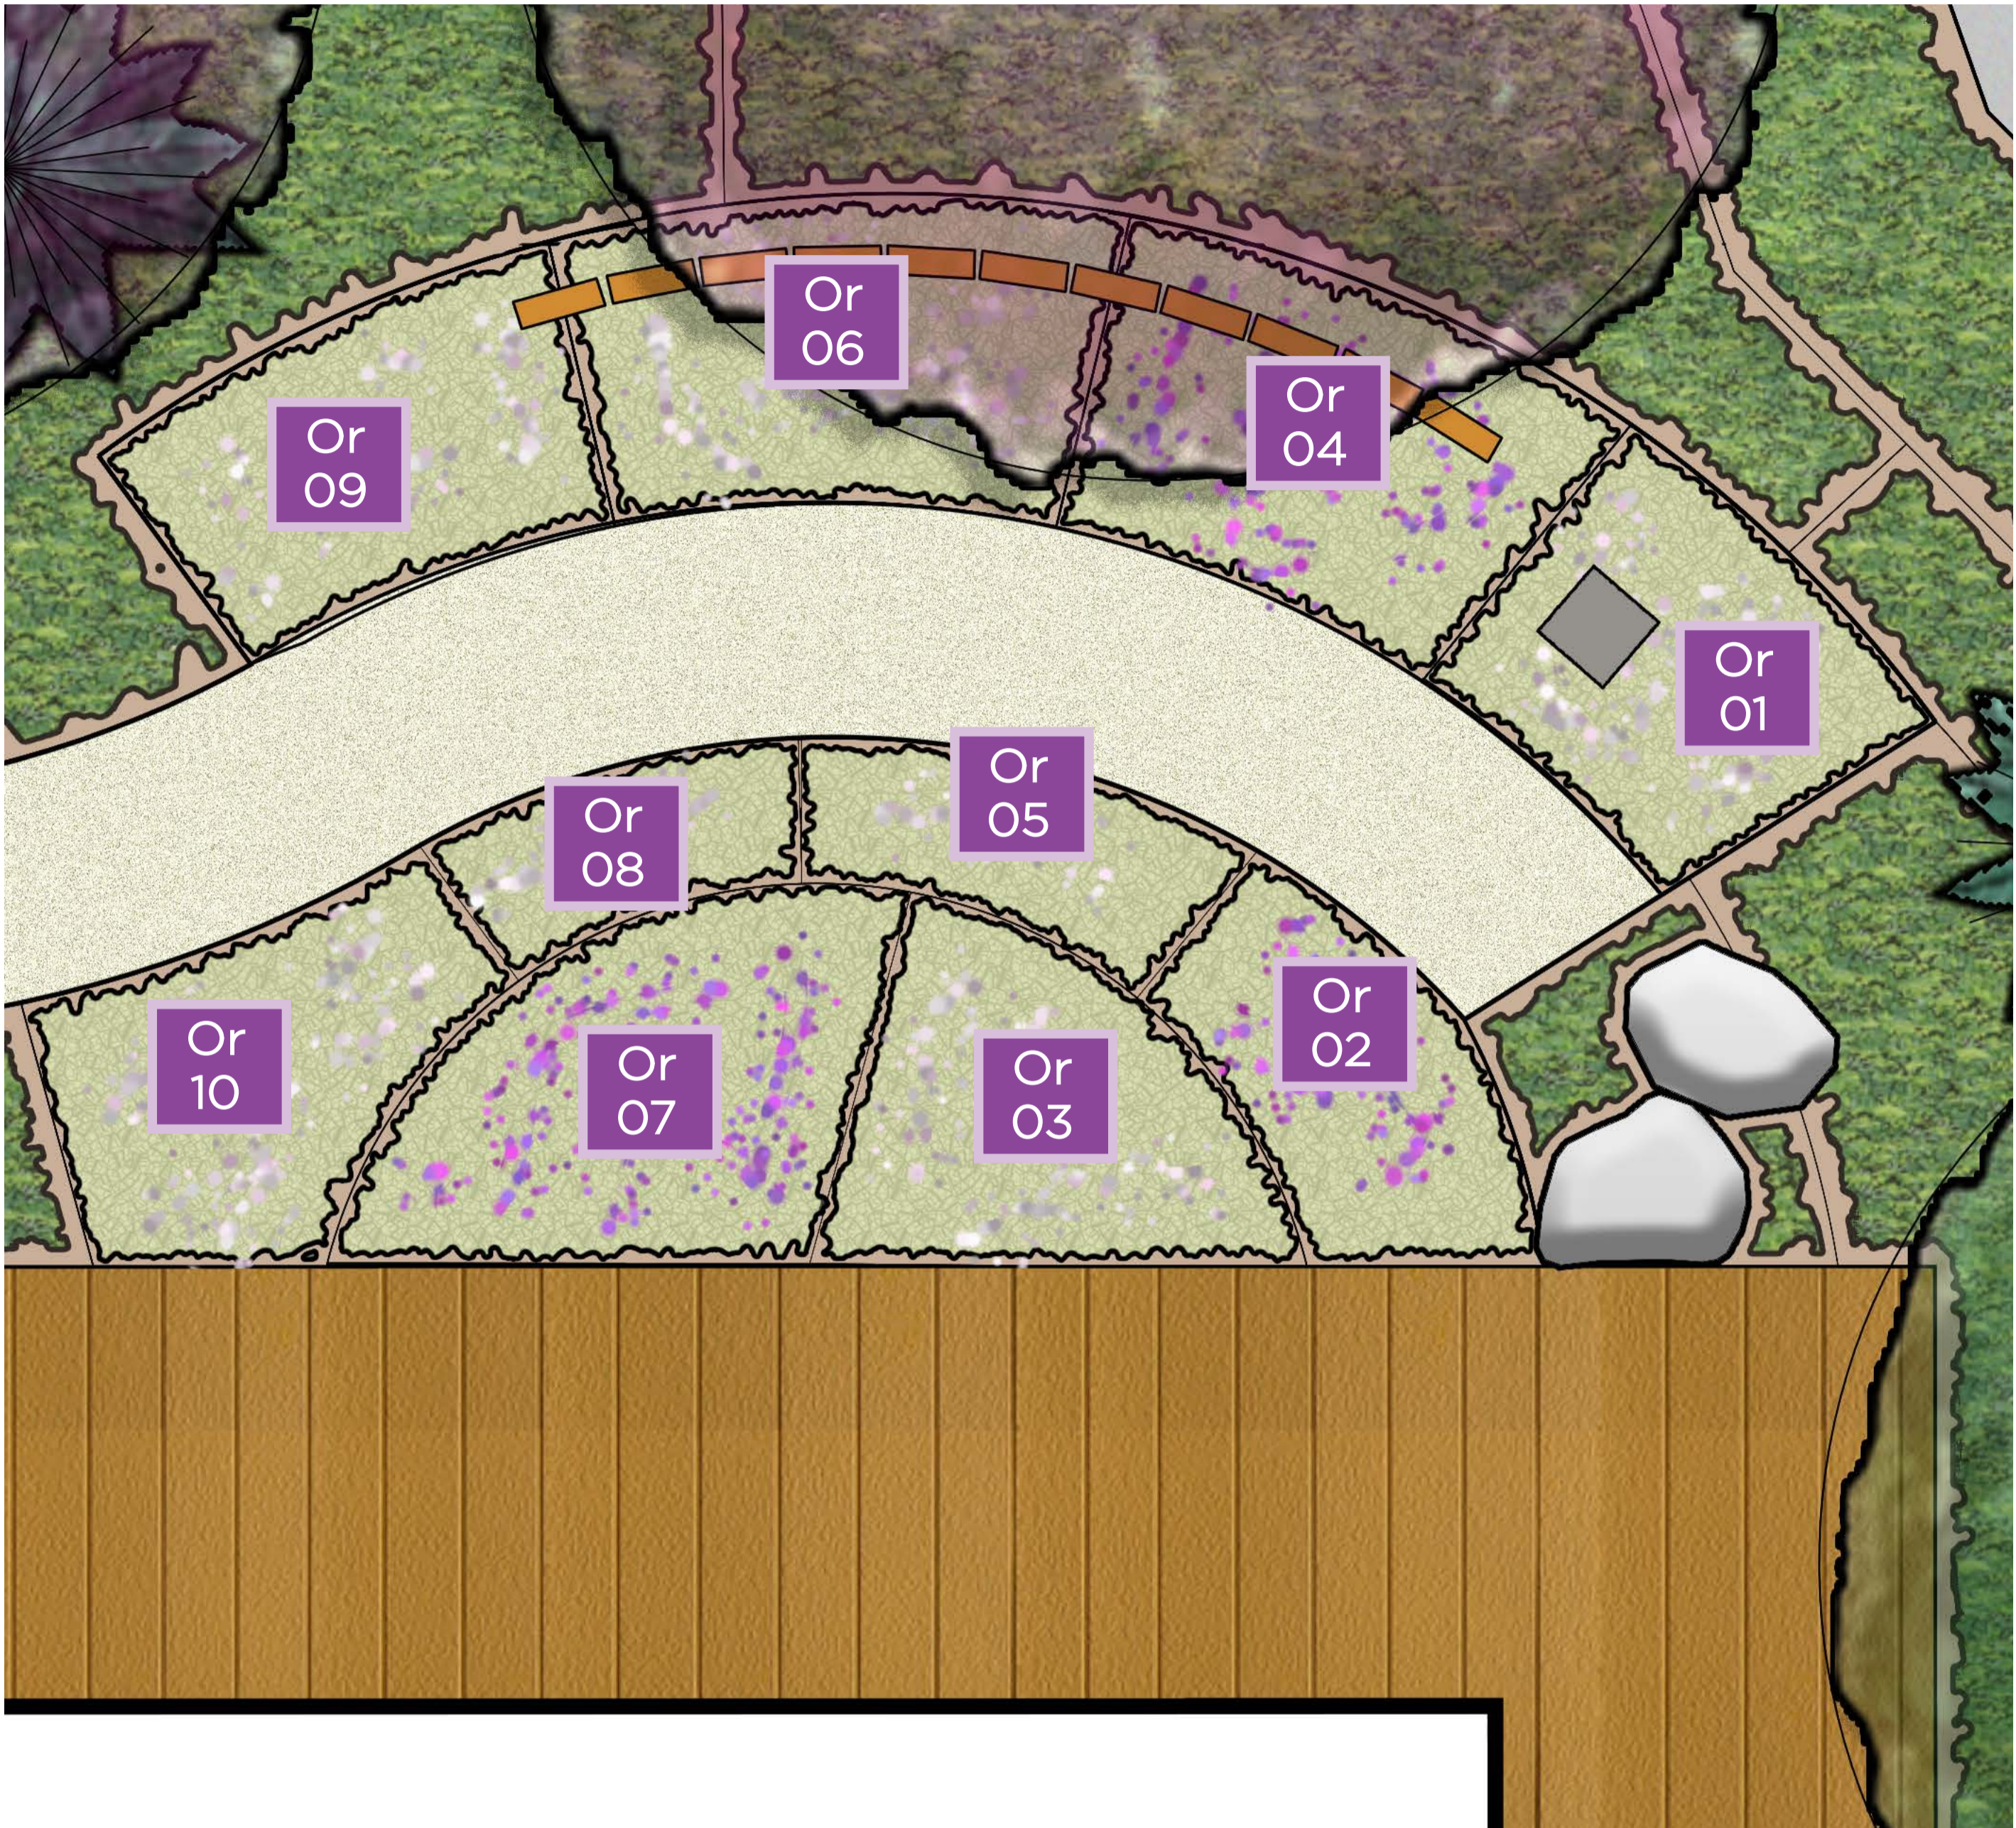

Na 10

Banksia integrifolia prostrata  
Banksia  
Mature height: 0.7m  
Mature spread: 1.5m

Na 11

Lomandra Lime tuff  
Mat Rush  
Mature height: 0.6m  
Mature spread: 0.6m

Na 12

Grevillea 'Bonnie Prince Charlie'  
Spider flower  
Mature height: 1.0m  
Mature spread: 1.0m

# Ornamental Garden Planting Schedule

## Key plan

Or 01

*Carissa macrocarpa*  
Desert star  
Mature height: 1.0m  
Mature spread: 1.0m

Or 02

*Lavandula stoechas*  
Spanish Lavender  
Mature height: 0.6m  
Mature spread: 1.0m

Or 03

*Convolvulus cneorum*  
Silver Bush  
Mature height: 0.4m  
Mature spread: 0.6m

Or 04

*Escallonia 'Pink Elle'*  
Cordoba escallonia  
Mature height: 1.0m  
Mature spread: 1.0m

Or 05

*Trachelospermum jasminoides*  
Star Jasmine  
Mature height: Climber 2.0m  
Mature spread: Groundcover 1.5m