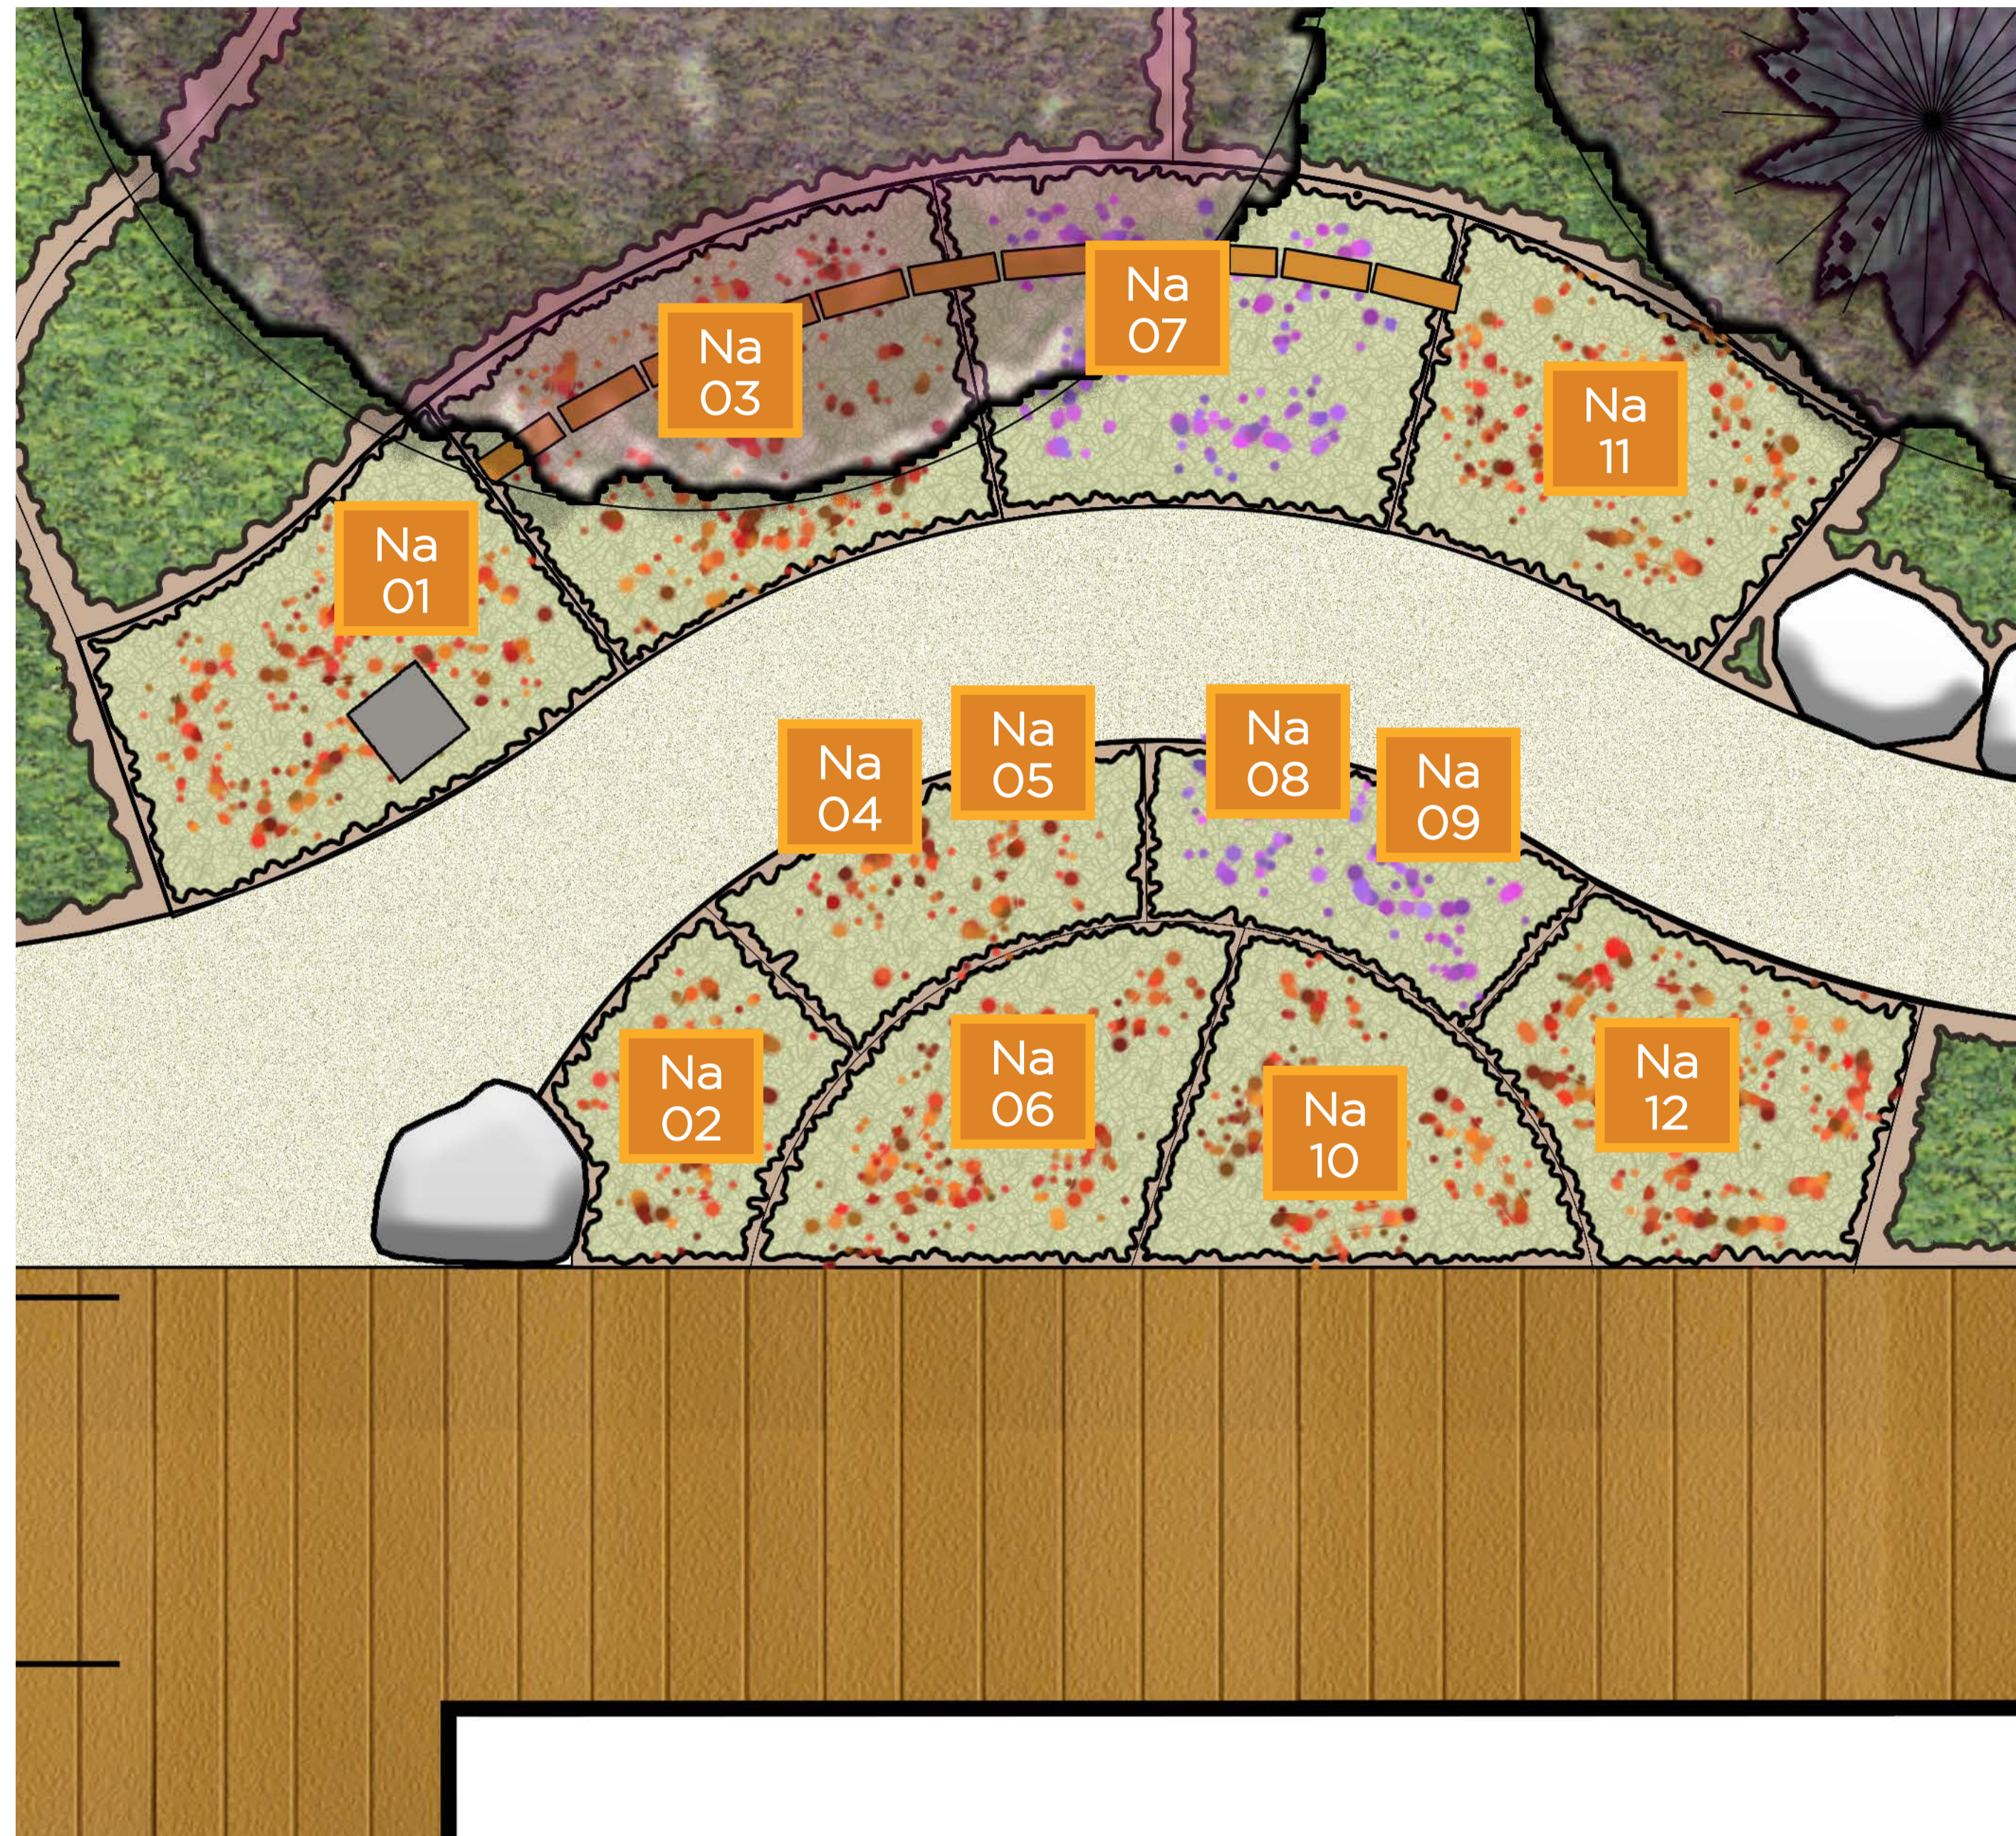

# Native Garden Planting Schedule

## Key plan

Na 01

Acacia 'honey bun'  
Wattle  
Mature height: 1.0m  
Mature spread: 1.0m

Na 02

Westringia Mundi  
Coastal rosemary  
Mature height: 0.6m  
Mature spread: 1.0m

Na 03

Hibbertia cuneiformis  
Cut-leaf hibbertia  
Mature height: 1.5m  
Mature spread: 1.5m

Na 04

Dampiera linearis 'Colbolt Mound'  
Dampiera  
Mature height: 0.3m  
Mature spread: 1.0m

Na 05

Hibbertia scandens  
Snake Vine  
Mature height: 0.3m  
Mature spread: 1.5m

Na 06

Anigozanthos flavidus 'Bush Blitz'  
Kangaroo paw  
Mature height: 0.7m  
Mature spread: 0.5m

## Key plan

Or 01

*Carissa macrocarpa*  
Desert star  
Mature height: 1.0m  
Mature spread: 1.0m

Or 02

*Lavandula stoechas*  
Spanish Lavender  
Mature height: 0.6m  
Mature spread: 1.0m

Or 03

*Convolvulus cneorum*  
Silver Bush  
Mature height: 0.4m  
Mature spread: 0.6m